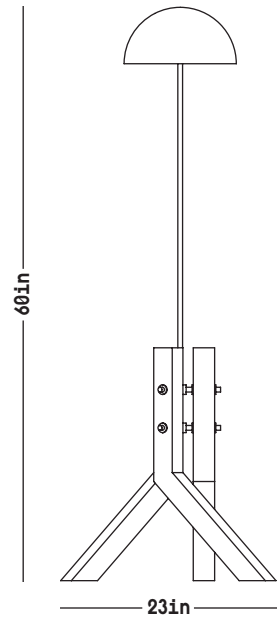

# Conduit Floor Lamp

DIMENSIONS      H: 60 inches  
                      W: 23 inches  
                      D: 23 inches

MATERIALS        Stoneware, brass

STANDARD FINISHES    Whitewash  
                          21K Moon Gold leaf

ILLUMINATION      [3] E12 bulbs  
                          5W dimmable LED bulbs included

LEAD TIME         8-10 weeks

WHITEWASH

MOON GOLD