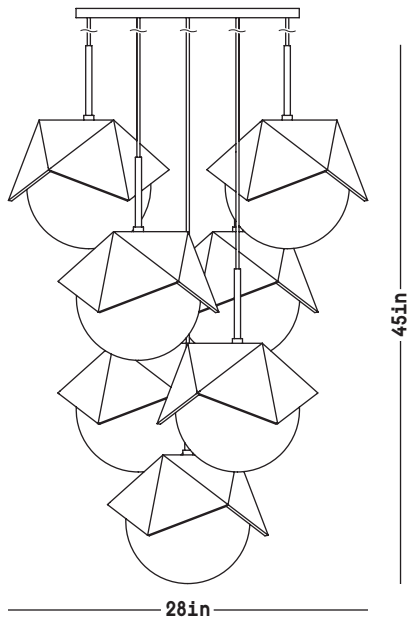

Meteor Shower 10.7

DIMENSION H: 45 inches
W: 28 inches
D: 28 inches
Weight: 40 lbs

MATERIALS Stoneware, natural brass, matte white glass,
gold fabric-wrapped cord

STANDARD FINISHES White Lava
Black Lava

ILLUMINATION [7] E12 bulbs
5W dimmable LED bulbs included
UL Listed

LEAD TIME 10-12 weeks

WHITE LAVA

BLACK LAVA