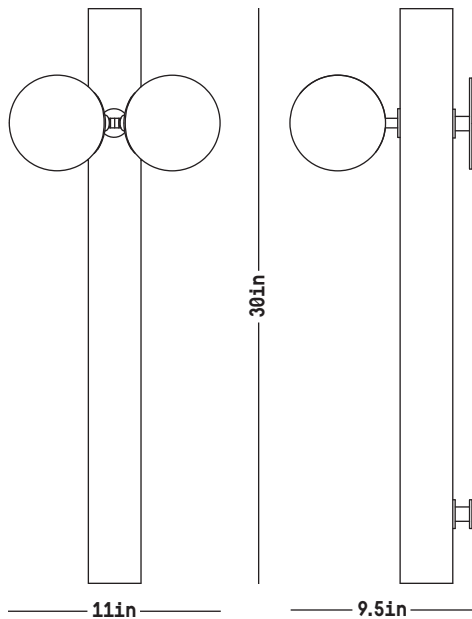

Conduit Linear Sconce 30.2

DIMENSIONS H: 30 inches
W: 11 inches
D: 9.5 inches
Weight: 8 lbs

MATERIALS Stoneware, natural brass, matte white glass

STANDARD FINISHES Whitewash
21K Moon Gold leaf

ILLUMINATION [1] E12 bulb
5W dimmable LED bulb included
UL Listed

LEAD TIME 10-12 weeks

WHITEWASH

MOON GOLD