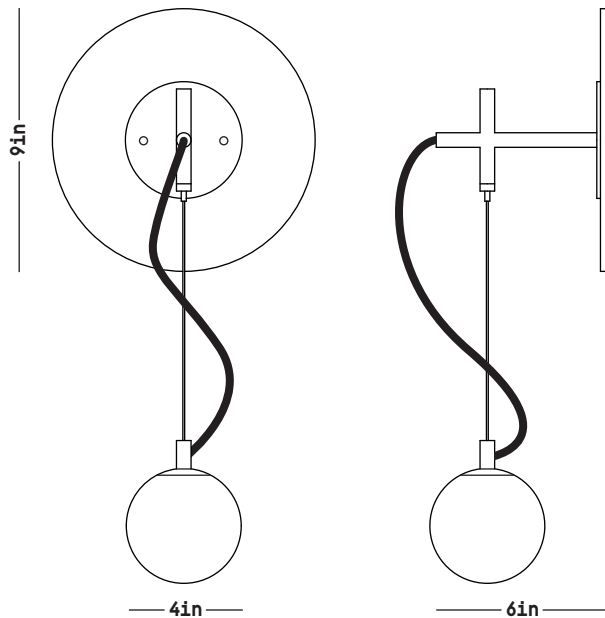

Eclipse Lantern Sconce 9

DIMENSIONS	H: Customizable W: 9 inches D: 6 inches Weight: 3 lbs
MATERIALS	Stoneware, brass, matte white glass, fabric-wrapped cord
STANDARD FINISHES	Black, white
ILLUMINATION	[1] G8 bulb 2.5W dimmable LED bulb included UL Listed
LEAD TIME	10-12 weeks

WHITE

BLACK