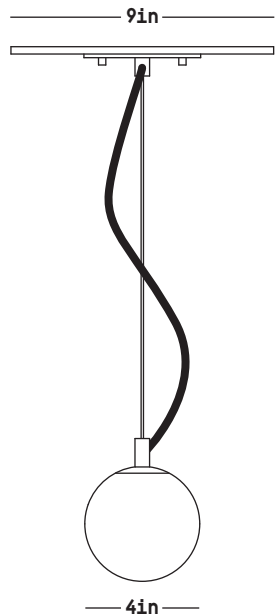

Eclipse Pendant 9.1

DIMENSIONS	H: Customizable W: 9 inches D: 9 inches Weight: 3 lbs
MATERIALS	Stoneware, brass, matte white glass, fabric-wrapped cord
STANDARD FINISHES	Black, white
ILLUMINATION	[1] G8 bulb 2.5W dimmable LED bulb included UL Listed
LEAD TIME	10-12 weeks

WHITE

BLACK