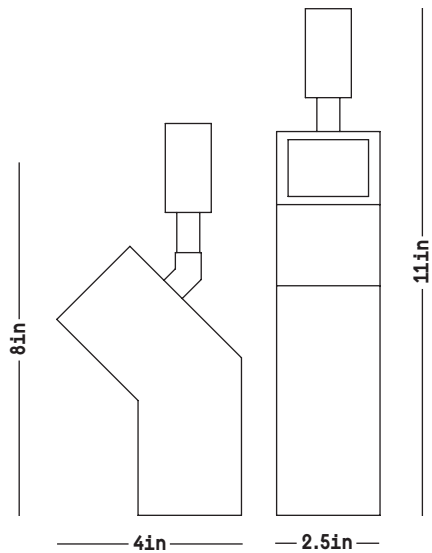

# Conduit Candlesticks

DIMENSIONS      H: 8/11 inches  
                      W: 2.5 inches  
                      D: 4 inches

MATERIALS        Stoneware, natural brass

STANDARD FINISHES    Whitewash  
                          21K Moon Gold leaf

LEAD TIME         6 weeks

WHITEWASH

MOON GOLD