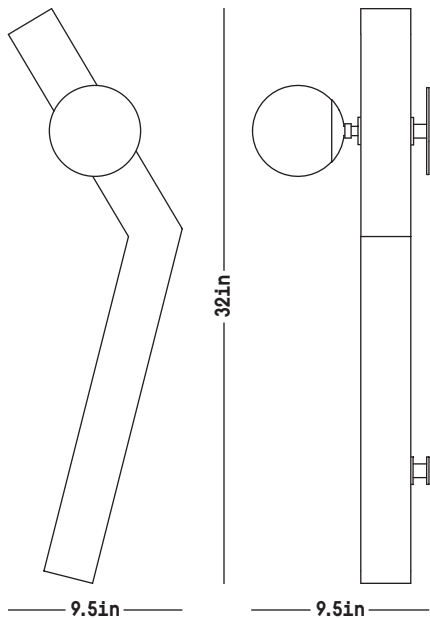

Conduit Angular Sconce 32.1

DIMENSIONS

H: 32 inches
W: 9.5 inches
D: 9.5 inches
Weight: 9 lbs

MATERIALS

Stoneware, natural brass, matte white glass

STANDARD FINISHES

Whitewash
21K Moon Gold leaf

ILLUMINATION

[1] E12 bulb
5W dimmable LED bulb included
UL Listed

LEAD TIME

10-12 weeks

WHITEWASH

MOON GOLD