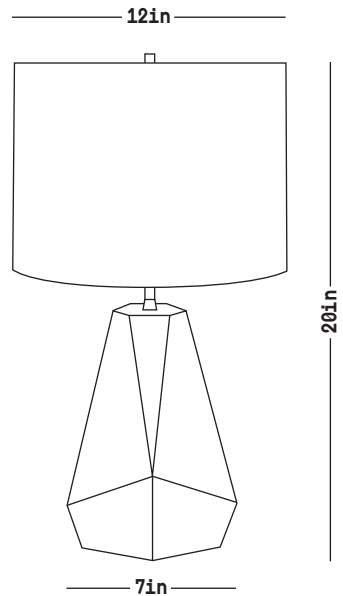

# Facet Taper Lamp

DIMENSIONS            H: 20 inches [overall]  
                              W: 7 inches  
                              D: 6 inches  
                              Shade diameter: 12 inches

MATERIALS            Stoneware, natural brass, linen shade

STANDARD FINISHES   Frost [white shade]  
                              Bronze [black shade]

ILLUMINATION        [1] E26 bulb

LEAD TIME            8-10 weeks