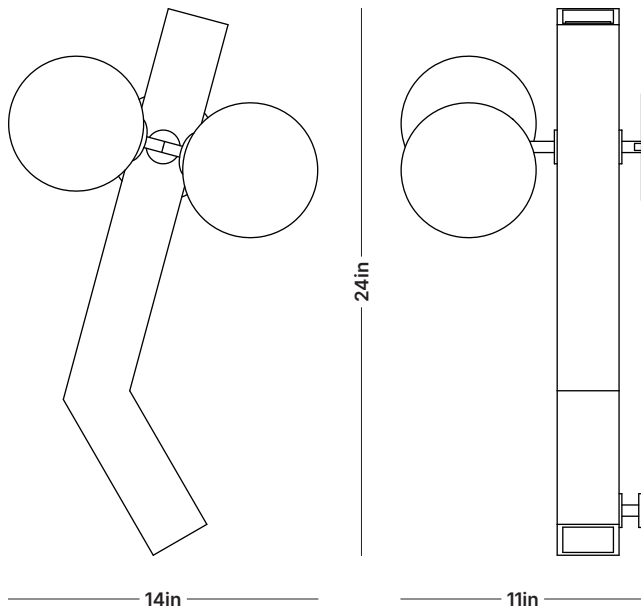

Conduit Angular Sconce 24.2

DIMENSIONS

H: 24 inches
W: 14 inches
D: 11 inches

FINISH OPTIONS

Chalk
Moon Gold
Smoky Silver

LEAD TIME

14 weeks

MATERIALS

Black stoneware
Brushed brass
Lunar glass

ILLUMINATION

(2) G4 bulbs
2.5W LED bulbs
included
UL certification