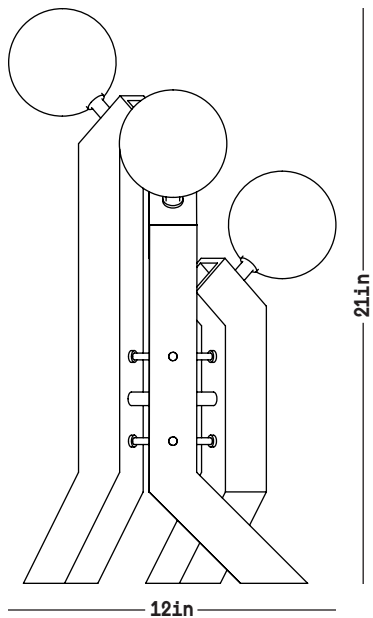

Conduit Angular Table Lamp

DIMENSIONS H: 21 inches
W: 12 inches
D: 12 inches

MATERIALS Stoneware, natural brass, matte white glass

STANDARD FINISHES Whitewash
21K Moon Gold leaf

ILLUMINATION [3] E12 bulbs
2.5W dimmable LED bulbs included
UL Listed

LEAD TIME 10-12 weeks

WHITEWASH

MOON GOLD