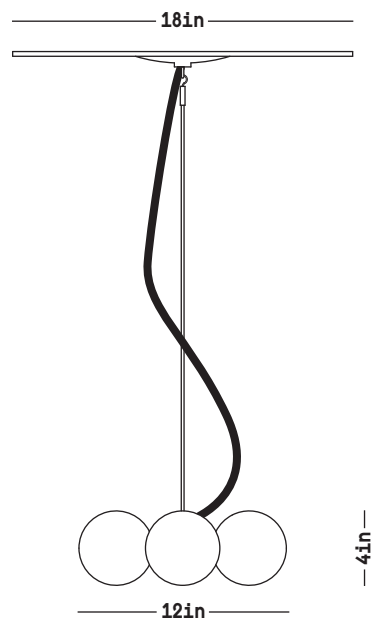

Eclipse Pendant 18.4

DIMENSIONS	H: Customizable W: 18 inches D: 18 inches Weight: 6 lbs
MATERIALS	Stoneware, brass, matte white glass, fabric-wrapped cord
STANDARD FINISHES	Black, white
ILLUMINATION	[4] G8 bulbs 2.5W dimmable LED bulbs included UL Listed
LEAD TIME	10-12 weeks

WHITE

BLACK