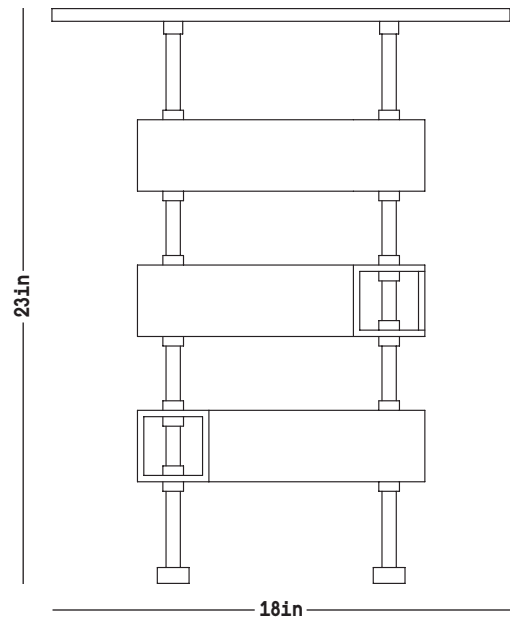

# Conduit Corner Table

DIMENSIONS      H: 23 inches  
                      W: 18 inches  
                      D: 18 inches

MATERIALS        Stoneware, natural brass, glass

STANDARD FINISHES    Whitewash  
                              21K Moon Gold leaf

LEAD TIME         8 weeks

WHITEWASH

MOON GOLD