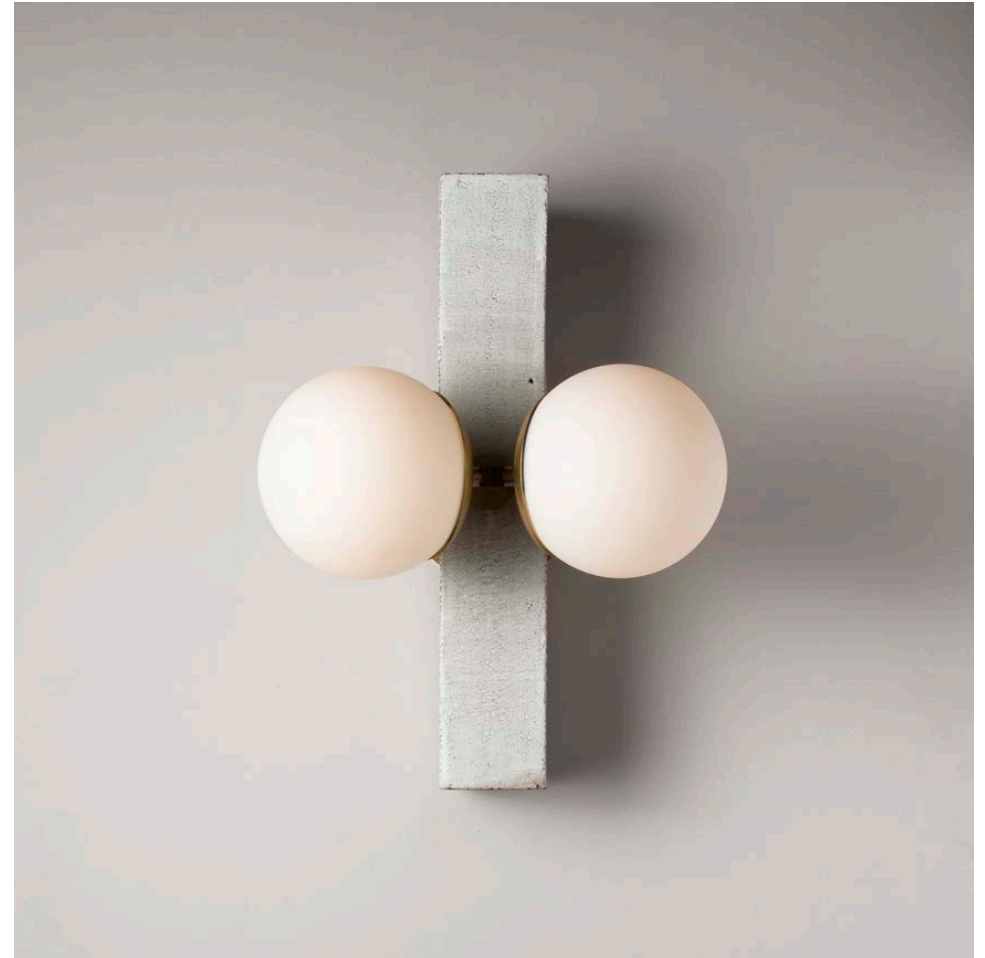

## Conduit Linear Sconce 15.2

DIMENSIONS	H: 15 inches W: 11 inches D: 9.5 inches Weight: 4 lbs
MATERIALS	Stoneware, natural brass, matte white glass
STANDARD FINISHES	Whitewash 21K Moon Gold leaf
ILLUMINATION	[2] E12 bulbs 5W dimmable LED bulbs included UL Listed
LEAD TIME	10-12 weeks

WHITEWASH

MOON GOLD