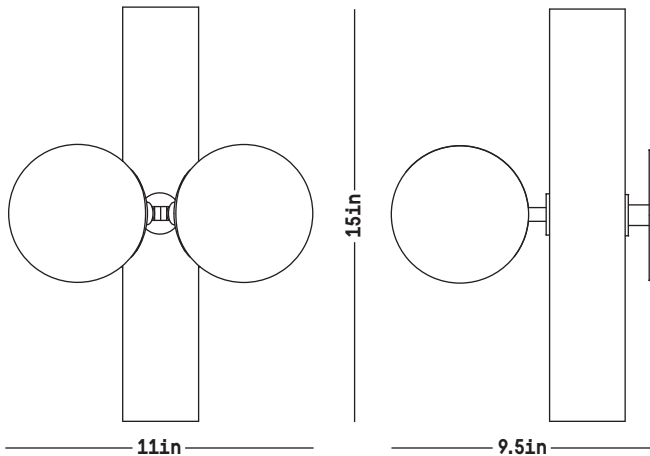

## Conduit Linear Sconce 15.2

DIMENSIONS	H: 15 inches W: 11 inches D: 9.5 inches Weight: 4 lbs
MATERIALS	Stoneware, natural brass, matte white glass
STANDARD FINISHES	Whitewash 21K Moon Gold leaf
ILLUMINATION	[2] E12 bulbs 5W dimmable LED bulbs included UL Listed
LEAD TIME	10-12 weeks