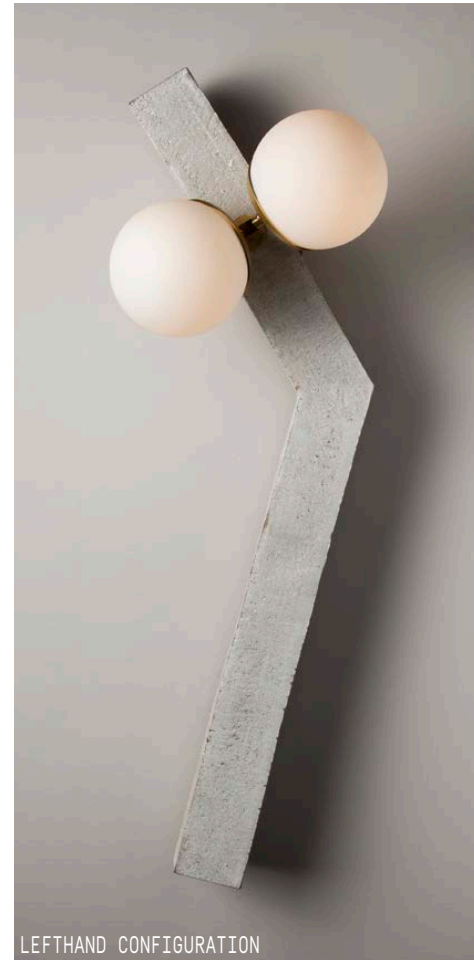

# Conduit Angular Sconce 32.2

DIMENSIONS

H: 32 inches  
W: 10 inches  
D: 9.5 inches  
Weight: 9 lbs

MATERIALS

Stoneware, natural brass, matte white glass

STANDARD FINISHES

Whitewash  
21K Moon Gold leaf

ILLUMINATION

[2] E12 bulbs  
5W dimmable LED bulbs included  
UL Listed

LEAD TIME

10-12 weeks

WHITEWASH

MOON GOLD