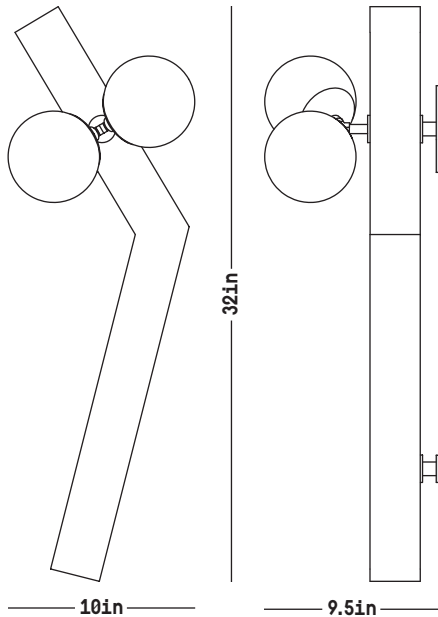

# Conduit Angular Sconce 32.2

DIMENSIONS

H: 32 inches  
W: 10 inches  
D: 9.5 inches  
Weight: 9 lbs

MATERIALS

Stoneware, natural brass, matte white glass

STANDARD FINISHES

Whitewash  
21K Moon Gold leaf

ILLUMINATION

[2] E12 bulbs  
5W dimmable LED bulbs included  
UL Listed

LEAD TIME

10-12 weeks

WHITEWASH

MOON GOLD