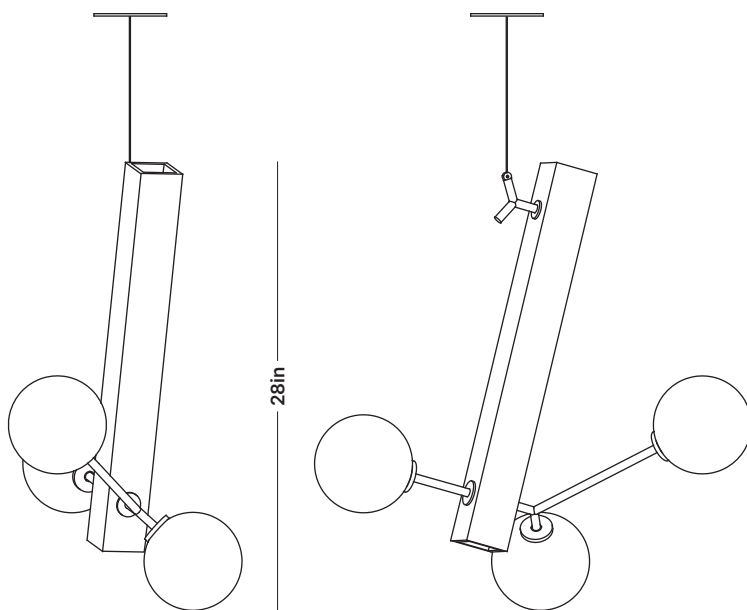

Conduit Linear Pendant 24.3

DIMENSIONS

H: 28 inches
W: 27 inches
D: 14 inches

ILLUMINATION

(3) G4 bulbs
2.5W LED bulbs
included
UL certification

MATERIALS

Black stoneware
Brushed brass
Lunar glass

LEAD TIME

14 weeks

FINISH OPTIONS

Chalk
Moon Gold
Smoky Silver

CHALK