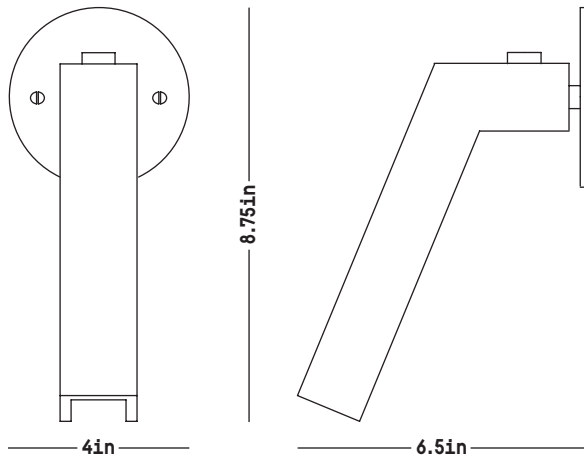

Conduit Downlight Sconce

DIMENSIONS H: 8.75 inches
W: 4 inches
D: 6.5 inches
Weight: 2 lbs

MATERIALS Stoneware, natural brass

STANDARD FINISHES Whitewash
21K Moon Gold leaf

ILLUMINATION [1] E12 bulb
5W dimmable LED bulb included
UL Listed

LEAD TIME 10-12 weeks

WHITEWASH

MOON GOLD