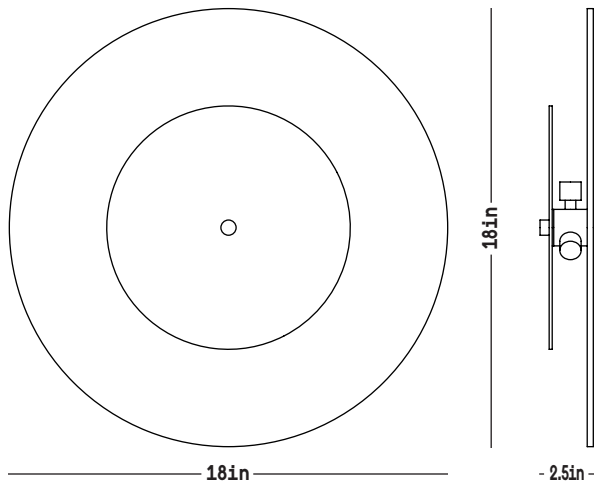

Eclipse Circle Sconce

DIMENSIONS H: 18 inches
W: 18 inches
D: 2.5 inches
Weight: 5 pounds

MATERIALS Stoneware, brass

STANDARD FINISHES White Texture
Black Texture
21K Moon Gold Leaf
12K White Gold Leaf

ILLUMINATION [3] G8 bulbs
5W dimmable LED bulbs included

LEAD TIME 10-12 weeks

WHITE TEXTURE

BLACK TEXTURE

MOON GOLD

WHITE GOLD