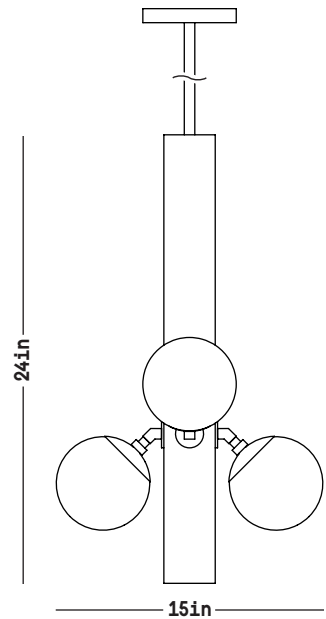

Conduit Linear Pendant 24.4

DIMENSIONS

H: 24 inches
W: 15 inches
D: 15 inches
Weight: 9 lbs

MATERIALS

Stoneware, natural brass, matte white glass

STANDARD FINISHES

Whitewash
21K Moon Gold leaf

ILLUMINATION

[4] E12 bulbs
5W dimmable LED bulbs included
UL Listed

LEAD TIME

10-12 weeks

WHITEWASH

MOON GOLD