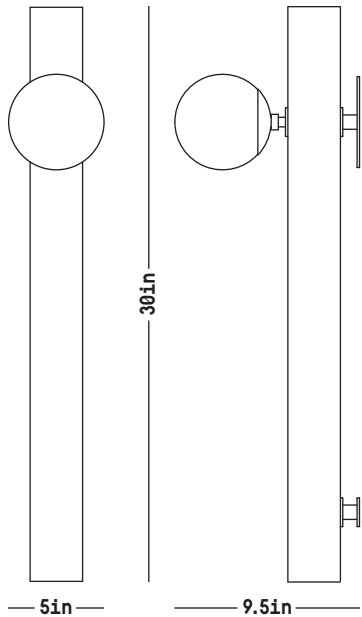

Conduit Linear Sconce 30.1

DIMENSIONS H: 30 inches
W: 5 inches
D: 9.5 inches
Weight: 8 lbs

MATERIALS Stoneware, natural brass, matte white glass

STANDARD FINISHES Whitewash
21K Moon Gold leaf

ILLUMINATION [1] E12 bulb
5W dimmable LED bulb included
UL Listed

LEAD TIME 10-12 weeks

WHITEWASH

MOON GOLD