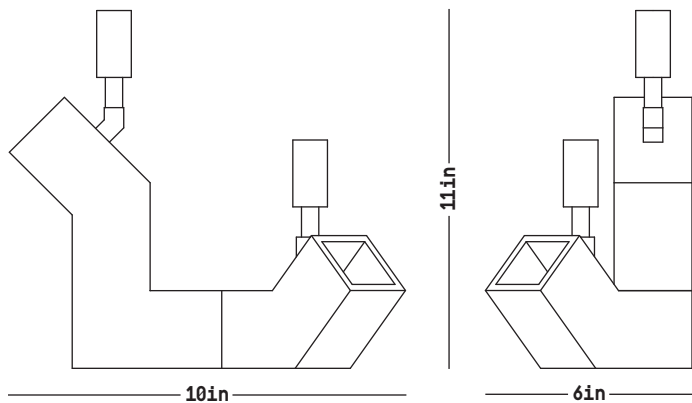

# Conduit Duo Candelabra

DIMENSIONS      H: 11 inches  
                      W: 10 inches  
                      D: 6 inches

MATERIALS        Stoneware, natural brass

STANDARD FINISHES    Whitewash  
                          21K Moon Gold leaf

LEAD TIME         6 weeks

WHITEWASH

MOON GOLD