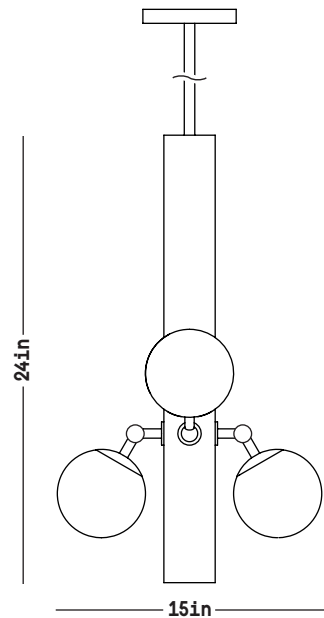

Conduit Linear Pendant 24.4

DIMENSIONS
H: 24 inches
W: 15 inches
D: 15 inches
Weight: 9 lbs

MATERIALS
Stoneware, natural brass, matte white glass

STANDARD FINISHES
Whitewash
21K Moon Gold leaf

ILLUMINATION
[4] E12 bulbs
5W dimmable LED bulbs included
UL Listed

LEAD TIME
10-12 weeks

WHITEWASH

MOON GOLD