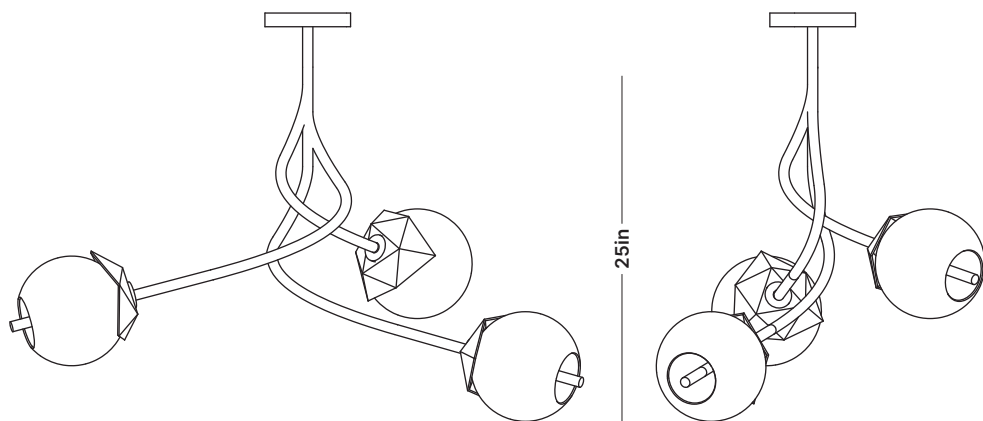

Comet Spiral 8.3

DIMENSIONS

H: 25 inches
W: 42 inches
D: 24 inches

ILLUMINATION

Integrated LED
UL certification

LEAD TIME

14 weeks

MATERIALS

Black stoneware
20kt gray gold leaf
Blackened brass
Gradient glass

42in

24in

25in