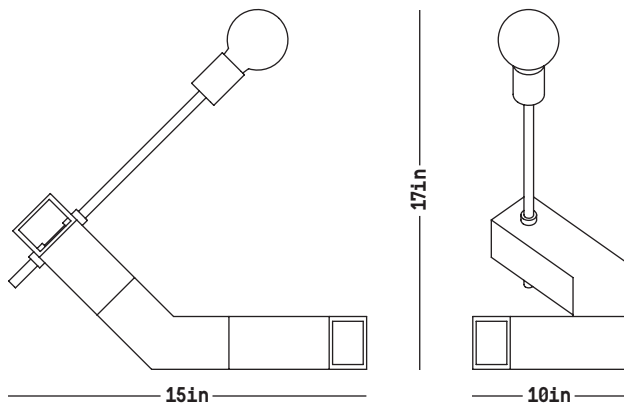

# Conduit Incline Lamp

DIMENSIONS      H: 17 inches  
                      W: 15 inches  
                      D: 10 inches

MATERIALS        Stoneware, natural brass

STANDARD FINISHES    Whitewash  
                          21K Moon Gold leaf

ILLUMINATION      [1] E26 bulb  
                          6W LED bulb included

LEAD TIME         8-10 weeks

WHITEWASH

MOON GOLD