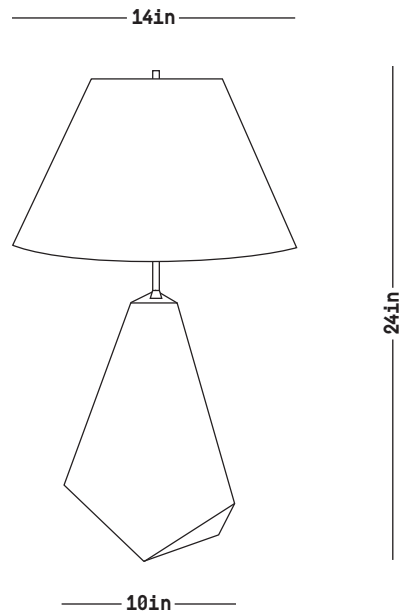

Mountain Lamp 1

DIMENSIONS H: 24 inches [overall]
 W: 10 inches
 D: 10 inches
 Shade Diameter: 14 inches

MATERIALS Stoneware, natural brass, linen shade

STANDARD FINISHES Frost [white shade]
 Charcoal [black shade]

ILLUMINATION [1] E26 bulb

LEAD TIME 8-10 weeks

FROST

CHARCOAL