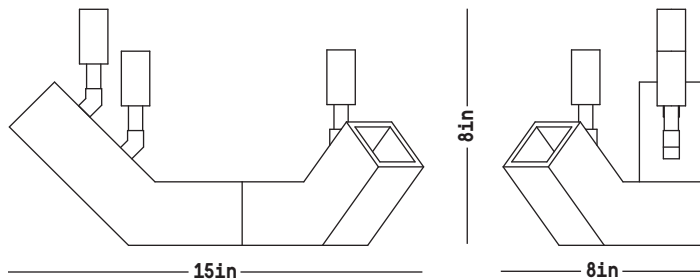

Conduit Balance Candelabra

DIMENSIONS Height: 8 inches
 Width: 15 inches
 Depth: 8 inches

MATERIALS Stoneware, natural brass

STANDARD FINISHES Whitewash
 21K Moon Gold leaf

LEAD TIME 6 weeks

WHITEWASH

MOON GOLD