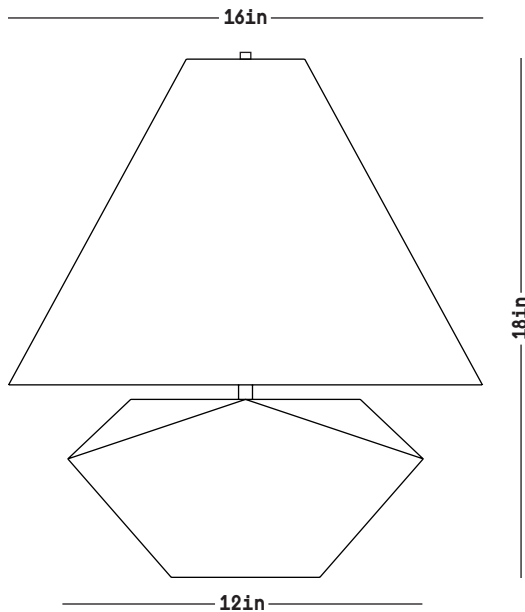

Mountain Lamp 3

DIMENSIONS H: 18 inches [overall]
 W: 12 inches
 D: 12 inches
 Shade Diameter: 16 inches

MATERIALS Stoneware, natural brass, linen shade

STANDARD FINISHES Frost [white shade]
 Charcoal [black shade]

ILLUMINATION [1] E26 bulb

LEAD TIME 8-10 weeks

FROST

CHARCOAL