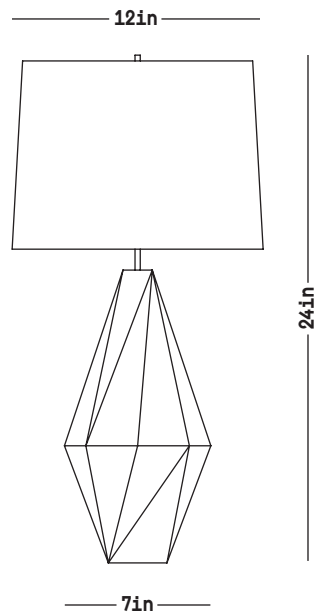

Warp Small Lamp

DIMENSIONS

H: 24 inches [overall]
W: 7 inches
D: 7 inches
Shade diameter: 14 inches

MATERIALS

Stoneware, natural brass, linen shade

STANDARD FINISHES

White Lava [white shade]
Black Lava [black shade]

ILLUMINATION

[1] E26 bulb

LEAD TIME

8-10 weeks

WHITE LAVA