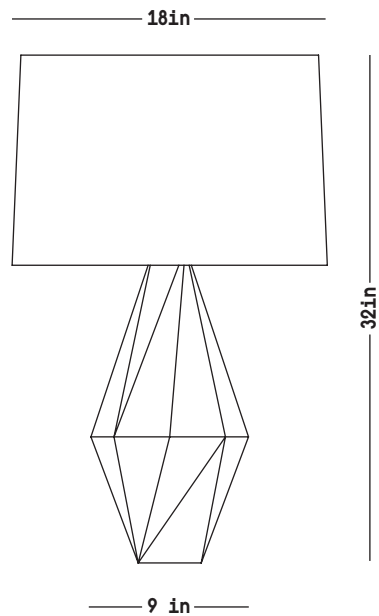

Warp Large Lamp

DIMENSIONS H: 32 inches [overall]
 W: 9 inches
 D: 9 inches
 Shade diameter: 18 inches

MATERIALS Stoneware, natural brass, linen shade

STANDARD FINISHES White Lava [white shade]
 Black Lava [black shade]

ILLUMINATION [2] E26 bulbs

LEAD TIME 8-10 weeks

WHITE LAVA

BLACK LAVA