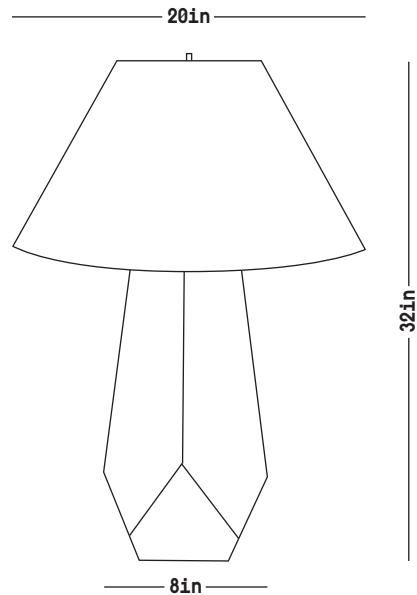

Facet Monument Lamp

DIMENSIONS H: 32 inches [overall]
 W: 8 inches
 D: 8 inches
 Shade diameter: 20 inches

MATERIALS Stoneware, natural brass, linen shade

STANDARD FINISHES Frost [white shade]
 Bronze [black shade]

ILLUMINATION [2] E26 bulbs

LEAD TIME 8-10 weeks

FROST

BRONZE