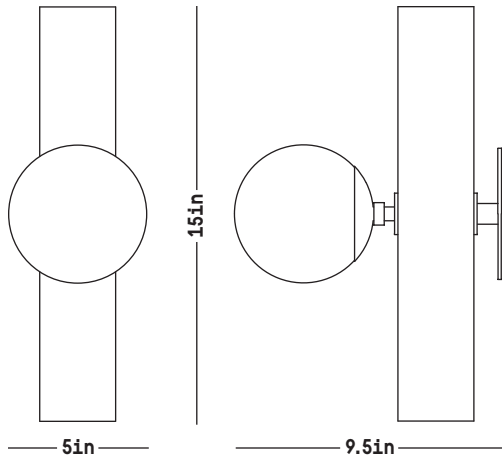

Conduit Linear Sconce 15.1

DIMENSIONS H: 15 inches
W: 5 inches
D: 9.5 inches
Weight: 4 lbs

MATERIALS Stoneware, natural brass, matte white glass

STANDARD FINISHES Whitewash
21K Moon Gold leaf

ILLUMINATION [1] E12 bulb
5W dimmable LED bulb included
UL Listed

LEAD TIME 10-12 weeks

WHITEWASH

MOON GOLD