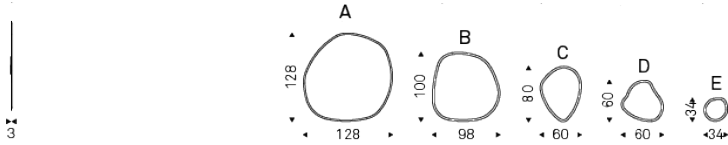

# MISURA

## Hawaii Mirror

Wall mirror in mirrored, smoked grey or bronze mirrored glass with bevelled edges. Wall bracket with fixing possibilities in different positions.

SIZE CM	INCHES	Mirror		Bevelled mirrored glass		Bevelled mirrored smoke-grey glass / bronze	
		m <sup>3</sup>	parcels		EUR		EUR
A 128x128	50 <sup>3/8</sup> x50 <sup>3/8</sup> h	0,11	1				
B 98x100	38 <sup>5/8</sup> x39 <sup>3/8</sup> h	0,07	1				
C 60x80	23 <sup>5/8</sup> x31 <sup>1/2</sup> h	0,04	1				
D 60x60	23 <sup>5/8</sup> x23 <sup>5/8</sup> h	0,03	1				
E 34x34	13 <sup>3/8</sup> x13 <sup>3/8</sup> h	0,01	1				