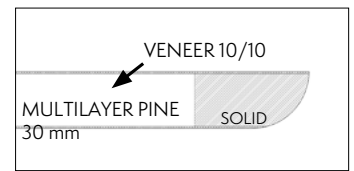

MISURA

Bloom Table

TOP SECTION

BLOOM - TEXTURED TOP

TOP		TEXTURED (BEIGE MUD BLACK)			
BASE		METAL	METAL	LUXOR METAL	TEXTURED
SIZE CM	INCHES	BLACK	BROWN, CHAMPAGNE, SAND	BRONZE, GOLD, TITANIUM	BEIGE, MUD, BLACK
200 x 109 H 75	79" x 43" H 30"				
240 x 109 H 75	94" x 43" H 30"				
300 x 109 H 75	118" x 43" H 30"				

 CUSTOMIZED TOP SIZE +10% FROM THE BIGGER SIZE. LENGTH FROM MINIMUM 180 CM TO MAXIMUM 300 CM. WIDTH 109 CM. FOR OTHER SIZES, REQUEST A QUOTE.

TOP SECTION

BLOOM - WOOD LITE TOP | ASH WOOD

TOP		ASH WOOD (CARAMEL MOKA BLACK WALNUT COLOR)			
BASE		METAL	METAL	LUXOR METAL	TEXTURED
SIZE CM	INCHES	BLACK	BROWN, CHAMPAGNE, SAND	BRONZE, GOLD, TITANIUM	BEIGE, MUD, BLACK
200 x 109 H 75	79" x 43" H 30"				
240 x 109 H 75	94" x 43" H 30"				
300 x 109 H 75	118" x 43" H 30"				

 CUSTOMIZED TOP SIZE +10% FROM THE BIGGER SIZE. LENGTH FROM MINIMUM 180 CM TO MAXIMUM 300 CM. WIDTH 109 CM. FOR OTHER SIZES, REQUEST A QUOTE.

BLOOM - SOLID WOOD TOP

TOP SECTION

ASH WOOD

TOP		ASH WOOD (CARAMEL MOKA BLACK WALNUT COLOR)			
BASE		METAL	METAL	LUXOR METAL	TEXTURED
SIZE CM	INCHES	BLACK	BROWN, CHAMPAGNE, SAND	BRONZE, GOLD, TITANIUM	BEIGE, MUD, BLACK
200 x 110 H 75	79" x 43" H 30"				
240 x 120 H 75	94" x 47" H 30"				
300 x 120 H 75	118" x 47" H 30"				
Ø 60 H 75	Ø 3" H 30"				

CUSTOMIZED TOP SIZE +15% FROM THE BIGGER SIZE. LENGTH FROM MINIMUM 180 CM TO MAXIMUM 300 CM.

WIDTH FROM MINIMUM 100 CM TO MAXIMUM 130 CM. FOR OTHER SIZES, REQUEST A QUOTE.

BLOOM - CERAMIC TOP

TOP SECTION