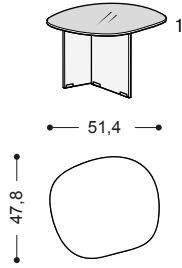

MISURA

Pleasure Coffee Table

Description	Width	Depth	Height	Code	Polished glass	Matt glass	Polished or matt XGlass
Tavolino Pleasure Pleasure coffee table 1417  <i>Lacquered glass or matt or polished XGlass top.</i> <i>Extra-clear or smoked grey glass legs</i>	107,7	121,1	32,5	DI0132			
			37,9	DI0133			
Pleasure coffee table 1418  <i>Lacquered glass or matt or polished XGlass top.</i> <i>Extra-clear or smoked grey glass legs</i>	74	60,7	32,5	DI0134			
			37,9	DI0135			

Pleasure coffee table

1419

Lacquered glass or matt or polished XGlass top.
Extra-clear or smoked grey glass legs

Width	Depth	Height	Code	Polished glass	Matt glass	Polished or matt XGlass
51,4	47,8	32,5	DI0136			
		37,9	DI0137			

Pleasure coffee table

1420

Lacquered glass or matt or polished XGlass top.
Extra-clear or smoked grey glass legs

Width	Depth	Height	Code	Polished glass	Matt glass	Polished or matt XGlass
110,3	59,5	32,5	DI0138			
		37,9	DI0139			

Description	Width	Depth	Height	Code	Wildwood
<p>Pleasure Wildwood coffee table 1417</p>  <p>Extra-clear glass legs</p>	107,7	121,1	35	DI0132	
			40,4	DI0133	
<p>Pleasure Wildwood coffee table 1418</p>  <p>Extra-clear glass legs</p>	74	60,7	35	DI0134	Wildwood
			40,4	DI0135	
<p>Pleasure Wildwood coffee table 1419</p>  <p>Extra-clear glass legs</p>	51,4	47,8	35	DI0136	Wildwood
			40,4	DI0137	
<p>Pleasure Wildwood coffee table 1420</p>  <p>Extra-clear glass legs</p>	110,3	59,5	35	DI0138	Wildwood
			40,4	DI0139	