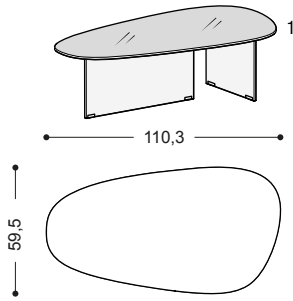

MISURA

Pleasure Coffee Table

Description	Width	Depth	Height	Code	Polished glass	Matt glass	Polished or matt XGlass
Tavolino Pleasure Pleasure coffee table 1417  <i>Lacquered glass or matt or polished XGlass top.</i> <i>Extra-clear or smoked grey glass legs</i>	107,7	121,1	32,5	DI0132			
			37,9	DI0133			
Pleasure coffee table 1418  <i>Lacquered glass or matt or polished XGlass top.</i> <i>Extra-clear or smoked grey glass legs</i>	74	60,7	32,5	DI0134			
			37,9	DI0135			

Pleasure coffee table

1419

Lacquered glass or matt or polished XGlass top.
Extra-clear or smoked grey glass legs

Width	Depth	Height	Code	Polished glass	Matt glass	Polished or matt XGlass
51,4	47,8	32,5	DI0136			
		37,9	DI0137			

Pleasure coffee table

1420

Lacquered glass or matt or polished XGlass top.
Extra-clear or smoked grey glass legs

Width	Depth	Height	Code	Polished glass	Matt glass	Polished or matt XGlass
110,3	59,5	32,5	DI0138			
		37,9	DI0139			

Description	Width	Depth	Height	Code	Wildwood
<p>Pleasure Wildwood coffee table 1417</p>  <p>Extra-clear glass legs</p>	107,7	121,1	35	DI0132	
			40,4	DI0133	
<p>Pleasure Wildwood coffee table 1418</p>  <p>Extra-clear glass legs</p>	74	60,7	35	DI0134	Wildwood
			40,4	DI0135	
<p>Pleasure Wildwood coffee table 1419</p>  <p>Extra-clear glass legs</p>	51,4	47,8	35	DI0136	Wildwood
			40,4	DI0137	
<p>Pleasure Wildwood coffee table 1420</p>  <p>Extra-clear glass legs</p>	110,3	59,5	35	DI0138	Wildwood
			40,4	DI0139	