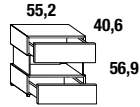

# MISURA

## Air 0770 Bedside Table

**Please specify:**

A- front colour.

V- glass finish: extra-clear or smoked grey.

**Optional:** LED lighting on the reverse.

					Front A				
	Width	Depth	Height	Code	Lacquered	Polished glass	Matt glass	XGlass** polished or matt	Wildwood*
Ⓢ	55,2 (21 3/4")	40,6 (16")	56,9 (22 3/8")	0077001					
	73,6 (29")	40,6 (16")	56,9 (22 3/8")	0077002					