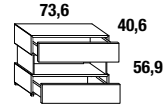

# MISURA

## Air 0770 Bedside Table

**Please specify:**

A- front colour.

V- glass finish: extra-clear or smoked grey.

**Optional:** LED lighting on the reverse.

					Front A				
	Width	Depth	Height	Code	Lacquered	Polished glass	Matt glass	XGlass** polished or matt	Wildwood*
Ⓢ	55,2 (21 3/4")	40,6 (16")	56,9 (22 3/8")	0077001					
	73,6 (29")	40,6 (16")	56,9 (22 3/8")	0077002					