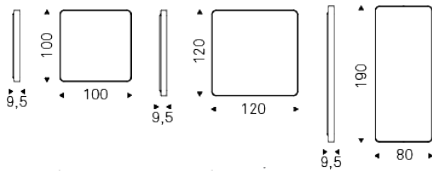

MISURA

Wish S Mirror

Wall mirror. Frame in titanium (GFM11) or black (GFM73) embossed lacquered steel, Brushed Bronze or Brushed Grey. Mirror is equipped with plates for horizontal or vertical installation.

SIZE CM	INCHES	Frame		GFM73	GFM11	Brushed Bronze / Brushed Grey
		m ³	parcels	EUR	EUR	EUR
100x100	39 ^{3/8} x39 ^{3/8}	0,13	1			
120x120	47 ^{1/4} x47 ^{1/4}	0,18	1			
190x80	74 ^{3/4} x31 ^{1/2}	0,23	1			