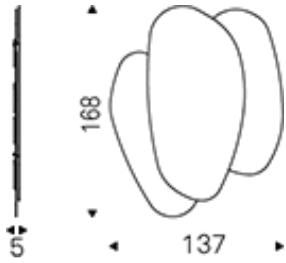

MISURA

Ulisse Mirror

Wall mirror in mirrored glass with side mirrors in fumé mirrored or bronze mirrored glass.

SIZE CM	INCHES	Mirror		Mirrored glass - mirrored fumé / mirrored bronze	EUR
		m ³	parcels		
137x168h	53 ^{7/8} x66 ^{1/8} h	0,20	2		