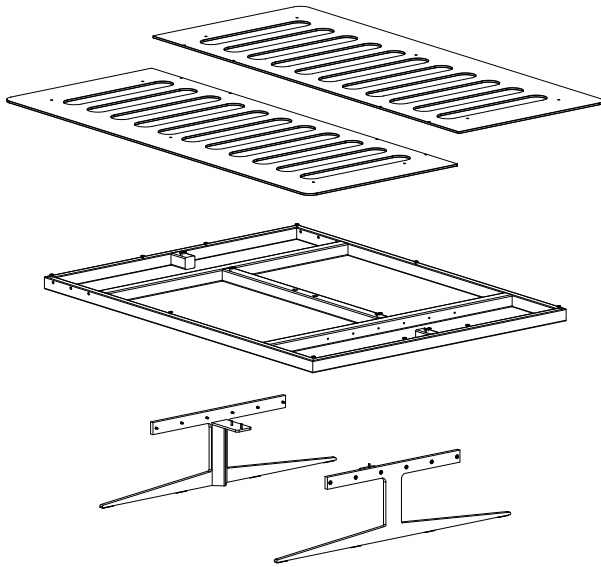

MISURA

Steel Bed

STEEL_BED

Free-standing base

STRUCTURE

Base - black kraft multi-ply HPL panel thickness 0.8 cm/Frame - painted metal tubing.

| Mattress | Platform | Frame |
|-----------------|-----------------|--------------|
| 203 x 193 | 197 x 93,3 (x2) | 173 x 163 |
| 200 x 180 | 194 x 86,8 (x2) | 170 x 150 |
| 200 x 160 | 194 x 76,8 (x2) | 170 x 130 |
| 203 x 152 | 197 x 72,8 (x2) | 173 x 122 |
| 200 x 150 | 194 x 71,8 (x2) | 170 x 120 |
| 200 x 120 | 194 x 114 | 170 x 90 |
| 200 x 100 | 194 x 94 | 170 x 70 |

STEEL BED

BASE: FREE-STANDING, HEADBOARD: FREE-STANDING

Categories **A:** Customer's fabric. **B:** Darwin. Please, Bloom Faux leather. **C:** Francis, Axum, Barkley, Frosty, Penny, Barnum, Club. **P:** Panama leather.

When purchasing a headboard also finished on the back, calculate double the metres shown in the table.

Fire-resistant padding and fabrics available on request.

The leather headboards height 75 are made with 2 seams

Q: QUEEN K: KING

STEEL BED

BASE: FREE-STANDING, HEADBOARD: WALL-MOUNTED

Categories **A:** Customer's fabric. **B:** Darwin. Please, Bloom Faux leather. **C:** Francis, Axum, Barkley, Frosty, Penny, Barnum, Club. **P:** Panama leather.