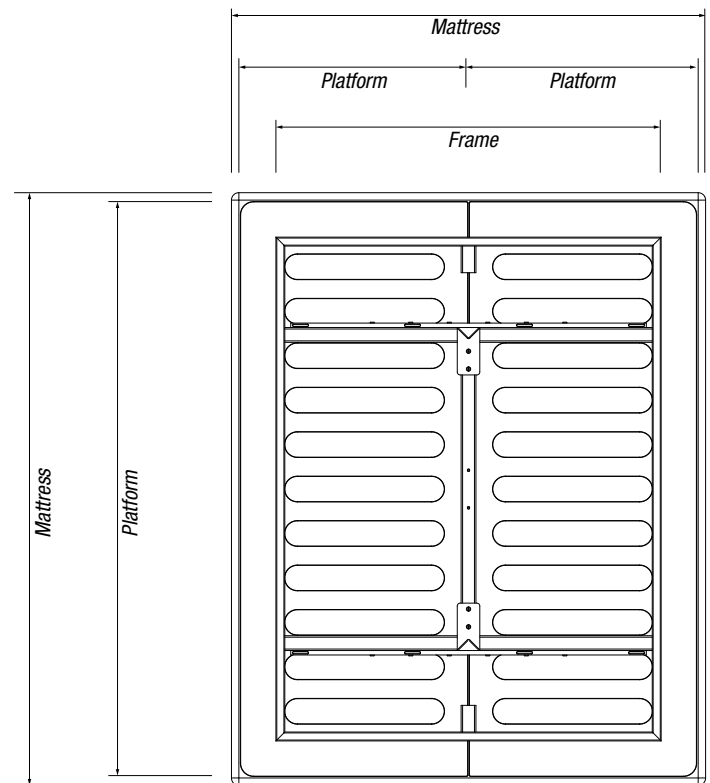

MISURA

Steel Bed

STEEL_BED

Free-standing base

STRUCTURE

Base - black kraft multi-ply HPL panel thickness 0.8 cm/Frame - painted metal tubing.

| Mattress | Platform | Frame |
|-----------------|-----------------|--------------|
| 203 x 193 | 197 x 93,3 (x2) | 173 x 163 |
| 200 x 180 | 194 x 86,8 (x2) | 170 x 150 |
| 200 x 160 | 194 x 76,8 (x2) | 170 x 130 |
| 203 x 152 | 197 x 72,8 (x2) | 173 x 122 |
| 200 x 150 | 194 x 71,8 (x2) | 170 x 120 |
| 200 x 120 | 194 x 114 | 170 x 90 |
| 200 x 100 | 194 x 94 | 170 x 70 |

STEEL BED

BASE: FREE-STANDING, HEADBOARD: FREE-STANDING

Categories **A:** Customer's fabric. **B:** Darwin. Please, Bloom Faux leather. **C:** Francis, Axum, Barkley, Frosty, Penny, Barnum, Club. **P:** Panama leather.

When purchasing a headboard also finished on the back, calculate double the metres shown in the table.

Fire-resistant padding and fabrics available on request.

The leather headboards height 75 are made with 2 seams

Q: QUEEN K: KING

STEEL BED

BASE: FREE-STANDING, HEADBOARD: WALL-MOUNTED

Categories **A:** Customer's fabric. **B:** Darwin. Please, Bloom Faux leather. **C:** Francis, Axum, Barkley, Frosty, Penny, Barnum, Club. **P:** Panama leather.