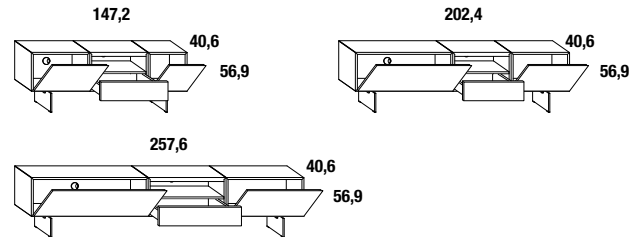

MISURA

36e8 0517 TV Unit

Please specify:

A- front colour;

B- lacquered colour;

S- support finish: glass: extra-clear or smoked grey, metal: Peltro Steel or Titanio Steel.

Optionals: cableway, IR repeater, glass top, 3 double-faced panels, LED lighting under base.

	Width	Depth	Height	Code	Front A				
					Lacquered	Polished glass	Matt glass	XGlass** polished or matt	Wildwood*
	147,2 (57 15/16")	40,6 (16")	56,9 (22 3/8")	0051711					
	202,4 (79 11/16")	40,6 (16")	56,9 (22 3/8")	0051712					
	257,6 (101 7/16")	40,6 (16")	56,9 (22 3/8")	0051713					