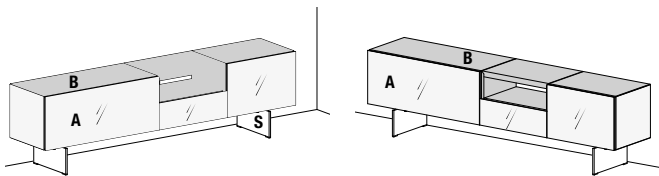

MISURA

36e8 0517 TV Unit

Please specify:

A- front colour;

B- lacquered colour;

S- support finish: glass: extra-clear or smoked grey, metal: Peltro Steel or Titanio Steel.

Optionals: cableway, IR repeater, glass top, 3 double-faced panels, LED lighting under base.

	Width	Depth	Height	Code	Front A				
					Lacquered	Polished glass	Matt glass	XGlass** polished or matt	Wildwood*
	147,2 (57 15/16")	40,6 (16")	56,9 (22 3/8")	0051711					
	202,4 (79 11/16")	40,6 (16")	56,9 (22 3/8")	0051712					
	257,6 (101 7/16")	40,6 (16")	56,9 (22 3/8")	0051713					