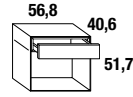

MISURA

Upglass Bedside Table

Please specify:

A- Lago colour or XGlass colour

B- extra-clear glass, smoked grey or smoked bronze glass

C- lacquered structure colour

Glass bottom always Grafite

Finished on reverse with lacquered panel 0.4 cm thick

	Width	Depth	Height	Code	Polished glass	Matt glass	Polished or matt XGlass
	47,6 (18 3/4")	40,6 (16")	51,7 (20 3/8")	139601			
	56,8 (22 3/8")	40,6 (16")	51,7 (20 3/8")	139602			