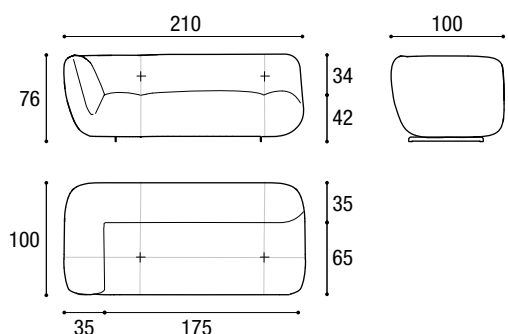

L//W	P//D	Code	A	B	C	□ m
		180	100	DH3001		

HAPPENING SOFA - SIDE SOFAS

Left

Right

L//W	P//D	Code	A	B	C	□ m
		160	100	DH4001		
210	100	DH4002				8,25
240	100	DH4003				9

Fire-resistant padding and fabrics available on request.