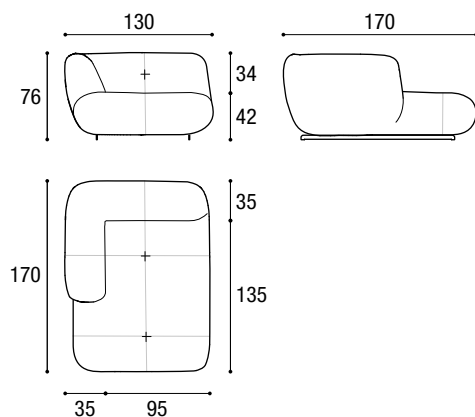

HAPPENING SOFA - SIDE CHAISE LOUNGE

Categories

A: Customer's fabric.

B: Darwin. Please.

C: Francis. Axum. Barkley. Frosty. Penny. Barnum. Club.

Left

Right

		Code	A	B	C	
L/W	P/D					
100	170	DH6001				8