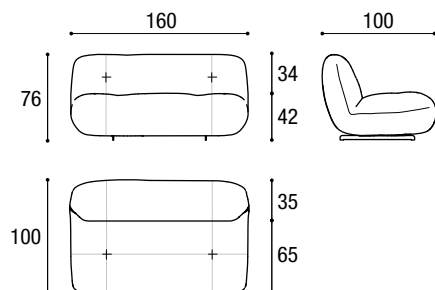

Code	A	B	C	m
L/W	P//D					
100	100	DH2001				3,9
160	100	DH2002				6

Fire-resistant padding and fabrics available on request.