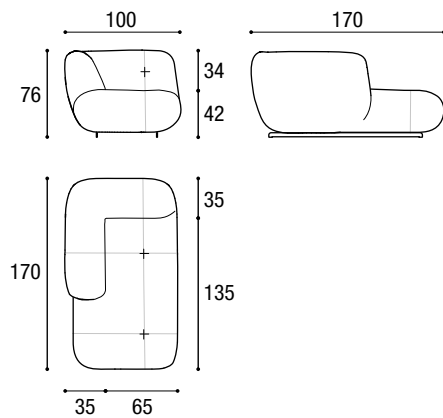

HAPPENING SOFA - SIDE CHAISE LOUNGE

Categories

A: Customer's fabric.

B: Darwin. Please.

C: Francis. Axum. Barkley. Frosty. Penny. Barnum. Club.

Left

Right

		Code	A	B	C	
L/W	P/D					
100	170	DH6001				8