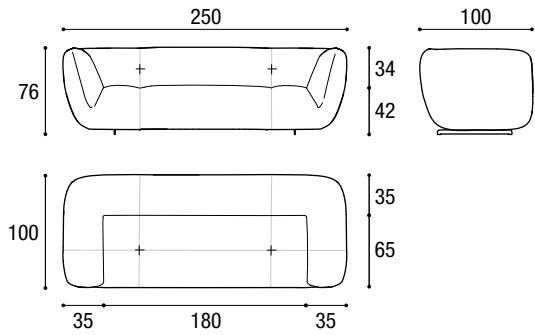

MISURA

Happening Sofa

HAPPENING SOFA - LINEAR SOFAS

Categories

A: Customer's fabric.

B: Darwin. Please.

C: Francis. Axum. Barkley. Frosty. Penny. Barnum. Club.

		Code	A	B	C	m
L/W	P//D					
250	100	DH1001				9,5
280	100	DH1002				11