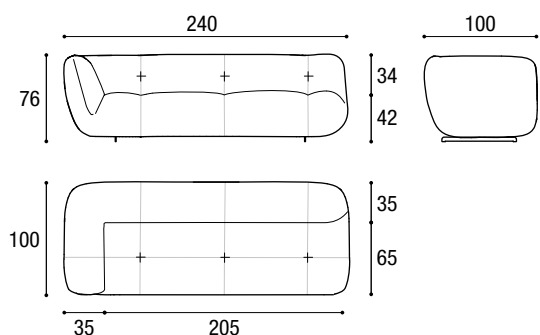

L//W	P//D	Code	A	B	C	□ m
		180	100	DH3001		

HAPPENING SOFA - SIDE SOFAS

Left

Right

L//W	P//D	Code	A	B	C	□ m
		160	100	DH4001		
210	100	DH4002				8,25
240	100	DH4003				9

Fire-resistant padding and fabrics available on request.