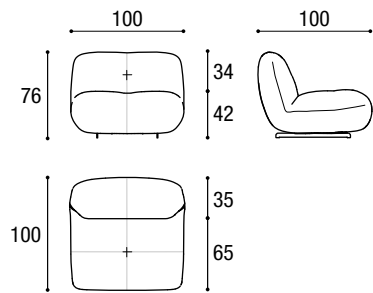

Code	A	B	C	m
L/W	P//D					
100	100	DH2001				3,9
160	100	DH2002				6

Fire-resistant padding and fabrics available on request.