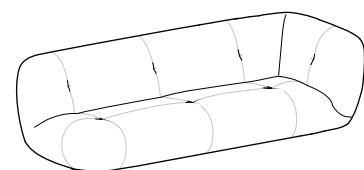

L//W	P//D	Code	A	B	C	□ m
		180	100	DH3001		

HAPPENING SOFA - SIDE SOFAS

Left

Right

L//W	P//D	Code	A	B	C	□ m
		160	100	DH4001		
210	100	DH4002				8,25
240	100	DH4003				9

Fire-resistant padding and fabrics available on request.