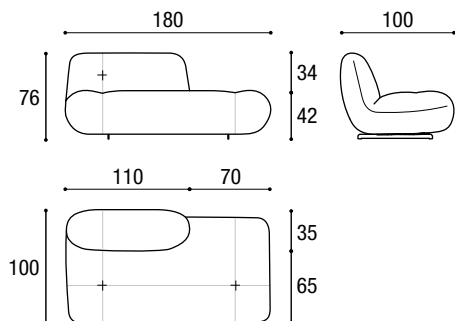

L//W	P//D	Code	A	B	C	□ m
		180	100	DH3001		

HAPPENING SOFA - SIDE SOFAS

Left

Right

L//W	P//D	Code	A	B	C	□ m
		160	100	DH4001		
210	100	DH4002				8,25
240	100	DH4003				9

Fire-resistant padding and fabrics available on request.