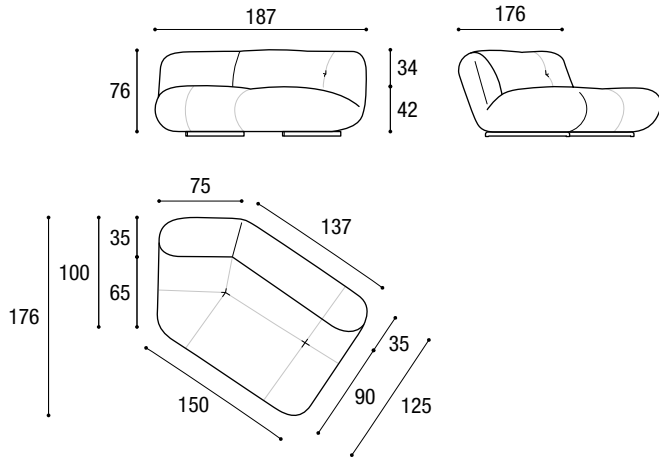

HAPPENING SOFA - TRAPEZE SIDE SOFA

Categories **A:** Customer's fabric. **B:** Darwin. Please. **C:** Francis. Axum. Barkley. Frosty. Penny. Barnum. Club.

Left

Right

		Code	A	B	C	m
L//W	P//D					
187	176	DH7001				7,7

HAPPENING SOFA - POUF

Categories **A:** Customer's fabric. **B:** Darwin. Please. **C:** Francis. Axum. Barkley. Frosty. Penny. Barnum. Club.