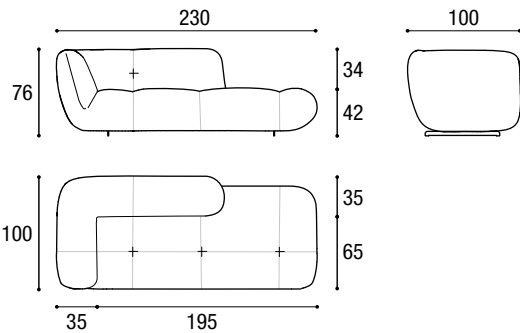

HAPPENING SOFA - OPEN SIDE SOFA

Categories

A: Customer's fabric.

B: Darwin. Please.

C: Francis. Axum. Barkley. Frosty. Penny. Barnum. Club.

Left

Right

		Code	A	B	C	
L/W	P/D					
230	100	DH5001				8