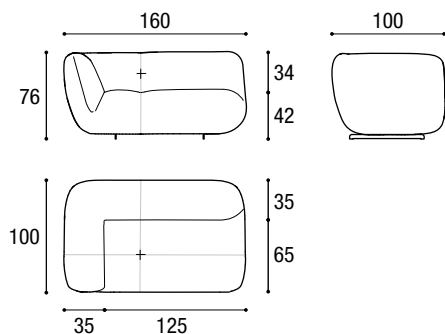

L//W	P//D	Code	A	B	C	□ m
		180	100	DH3001		

HAPPENING SOFA - SIDE SOFAS

Left

Right

L//W	P//D	Code	A	B	C	□ m
		160	100	DH4001		
210	100	DH4002				8,25
240	100	DH4003				9

Fire-resistant padding and fabrics available on request.