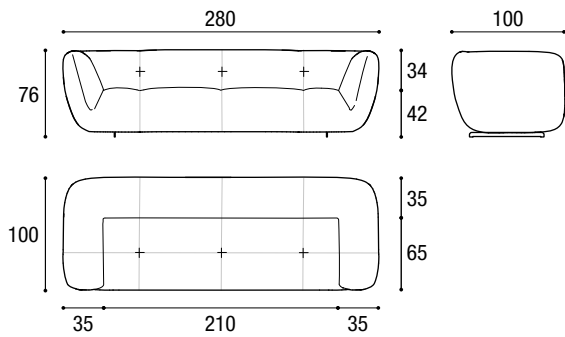

MISURA

Happening Sofa

HAPPENING SOFA - LINEAR SOFAS

Categories

A: Customer's fabric.

B: Darwin. Please.

C: Francis. Axum. Barkley. Frosty. Penny. Barnum. Club.

		Code	A	B	C	m
L/W	P//D					
250	100	DH1001				9,5
280	100	DH1002				11