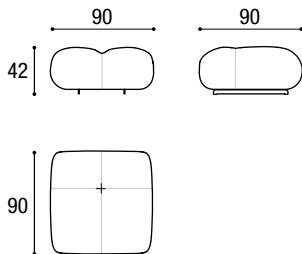

Left

Right

		Code	A	B	C	m
L//W	P//D					
187	176	DH7001				7,7

HAPPENING SOFA - POUF

Categories **A:** Customer's fabric. **B:** Darwin. Please. **C:** Francis. Axum. Barkley. Frosty. Penny. Barnum. Club.