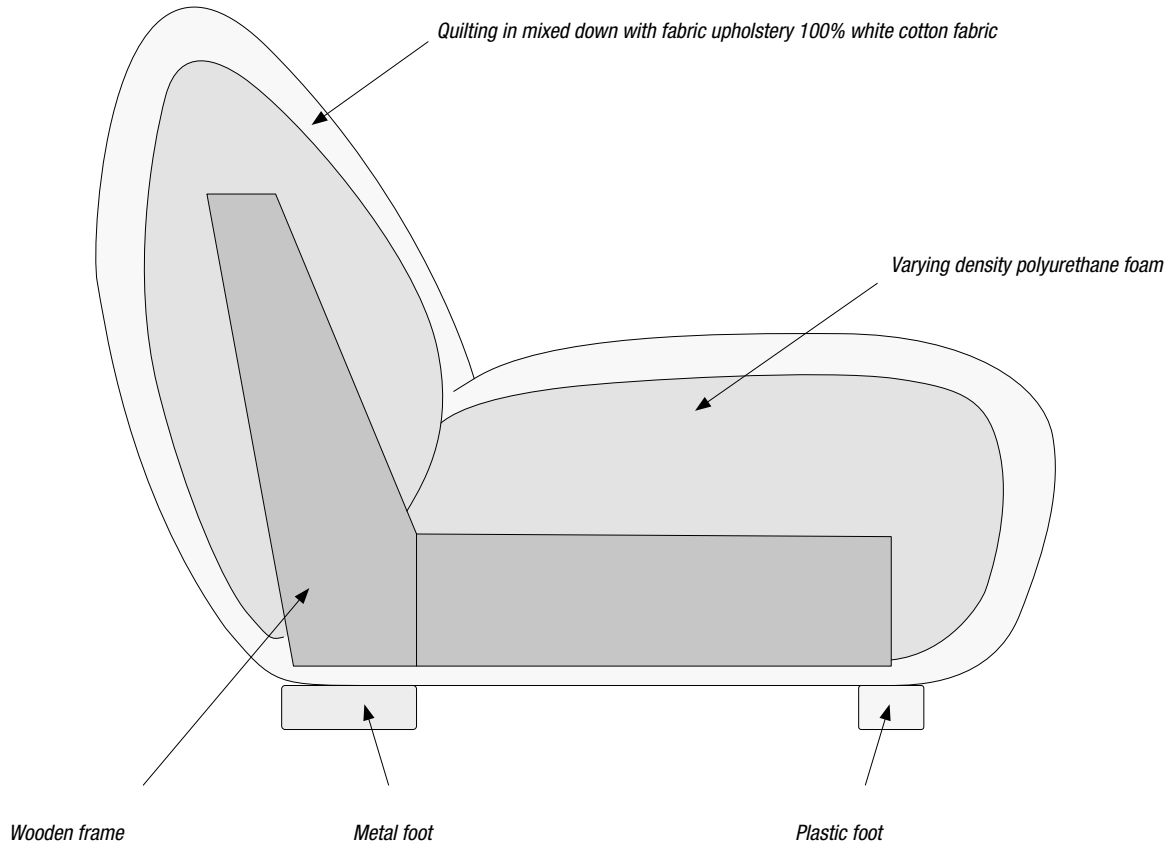

MISURA

Happening Sofa

HAPPENING SOFA - LINEAR SOFAS

Categories

A: Customer's fabric.

B: Darwin. Please.

C: Francis. Axum. Barkley. Frosty. Penny. Barnum. Club.

		Code	A	B	C	m
L/W	P//D					
250	100	DH1001				9,5
280	100	DH1002				11