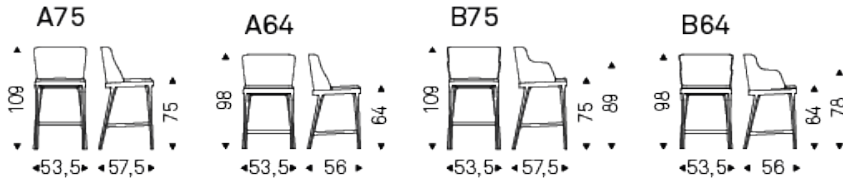

MISURA

Magda Barstool

Stool with or without arms with frame in natural ashwood (frN), Canaletto walnut stained ashwood (frNC), burned oak stained ashwood (frRB), open pore matt black (fr73) painted ashwood. Seat and back upholstered in fabric, micro nubuck, synthetic leather or soft leather as per sample card. The cover is not removable.

SIZE CM	INCHES	Base		frN / frNC / frRB / fr73			
		m ³	pcs/box	Synthetic leather / C.O.M.	Fabric / Micro nubuck / C.O.L	Soft leather	Soft leather Glove
				EUR	EUR	EUR	EUR
A75 53,5x57,5x109h	21 ^{1/8} x22 ^{5/8} x42 ^{7/8} h	0,47	1				
A64 53,5x56x98h	21 ^{1/8} x22 x38 ^{5/8} h	0,37	1				
B75 53,5x57,5x109h	21 ^{1/8} x22 ^{5/8} x42 ^{7/8} h	0,47	1				
B64 53,5x56x98h	21 ^{1/8} x22 x38 ^{5/8} h	0,37	1				

C.O.M. fabric/synthetic leather 100x140 cm each Magda A, C.O.L. soft leather 1,3 sqm.

C.O.M. fabric/synthetic leather 120x140 cm each Magda B, C.O.L. soft leather 2,2 sqm.

For striped or patterned fabrics, add 50% of material.