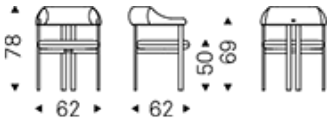

MISURA

Greta Chair

Chair with frame in titanium (GFM11), bronze (GFM18), graphite (GFM69), pearl (GFM70) or black (GFM73) embossed lacquered steel. Cover in fabric, micro nubuck, soft leather or synthetic leather as per sample card. The cover is not removable.

		Base		GFM11 / GFM18 / GFM69 / GFM70 / GFM73			
		Seat		Synthetic leather / C.O.M.	Fabric / Micro nubuck / C.O.L	Soft leather	Soft leather Glove
SIZE CM	INCHES	m ³	pcs/box	EUR	EUR	EUR	EUR
62x62x78h	24 ^{3/8} x24 ^{3/8} x30 ^{3/4} h						