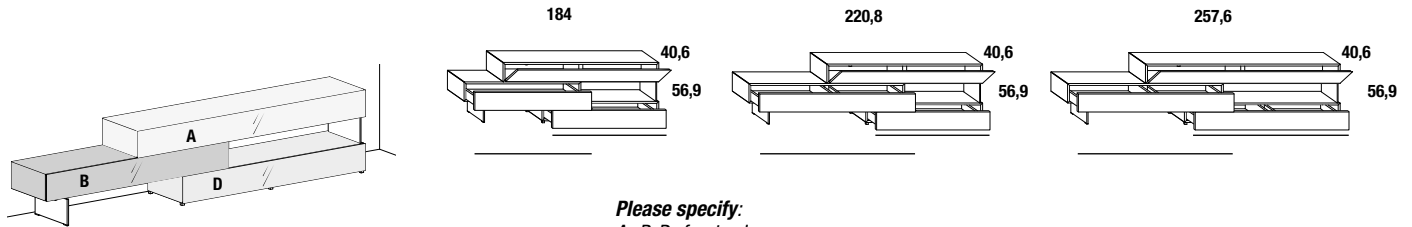

MISURA

36e8 0531 TV Unit

Please specify:

A- B-D- front colour;

Extra-clear glass supports.

Optionals: cableway, IR repeater, glass top, 3 double-faced panels, LED lighting under base, LED lighting on the reverse.

	Width	Depth	Height	Code	Fronts A,B,D		
					Lacquered	Polished glass	Matt glass
	184 (72 7/16")	40,6 (16")	56,9 (22 3/8")	0053111			
	220,8 (86 15/16")	40,6 (16")	56,9 (22 3/8")	0053112			
	257,6 (101 7/16")	40,6 (16")	56,9 (22 3/8")	0053113			