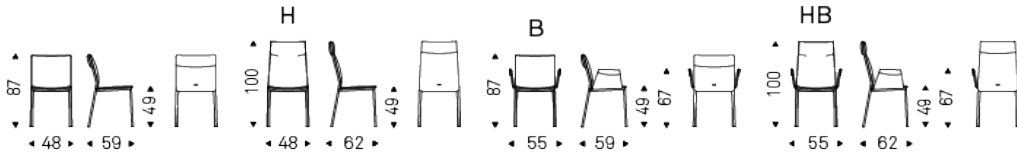

# MISURA

## Isabel Chair

Chair with or without arms with steel frame completely covered in fabric, micro nubuck, synthetic leather or soft leather as per sample card. The cover is not removable. (Stool version is available).

SIZE CM	INCHES	Cover		Synthetic leather / C.O.M.	Fabric / Micro nubuck / C.O.L	Soft leather	Soft leather Glove
		m <sup>3</sup>	pcs/box	EUR	EUR	EUR	EUR
48x59x87h	18 <sup>7/8</sup> x23 <sup>1/4</sup> x34 <sup>1/4</sup> h	0,36	2				
B 55x59x87h	21 <sup>5/8</sup> x23 <sup>1/4</sup> x34 <sup>1/4</sup> h	0,31	1				
H 48x62x100h	18 <sup>7/8</sup> x24 <sup>3/8</sup> x39 <sup>3/8</sup> h	0,40	2				
HB 55x62x100h	21 <sup>5/8</sup> x24 <sup>3/8</sup> x39 <sup>3/8</sup> h	0,34	1				

C.O.M. fabric/synthetic leather 155x140 cm each chair, C.O.L. soft leather 2 sqm.

C.O.M. fabric/synthetic leather 210x140 cm each chair B, C.O.L. soft leather 2,8 sqm.

C.O.M. fabric/synthetic leather 160x140 cm each chair H, C.O.L. soft leather 2,5 sqm.