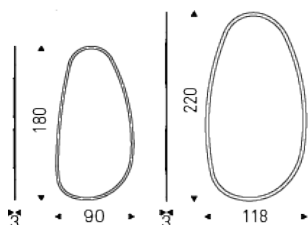

MISURA

Hawaii Magnum Mirror

Wall mirror in mirrored, smoked grey or bronze mirrored glass with bevelled edges. Wall bracket with fixing possibilities in different positions.

SIZE CM	INCHES	Mirror		Bevelled mirrored glass	Bevelled mirrored smoke-grey glass / bronze
		m ³	parcels	EUR	EUR
180x90	70 ^{7/8} x35 ^{3/8}	0,10	1		
220x118	86 ^{5/8} x46 ^{1/2}	0,16	1		