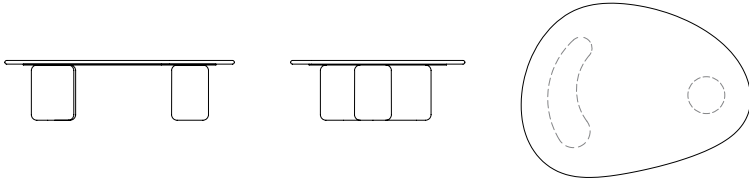

MISURA

Lake Coffee Table

SOLID AMERICAN WALNUT

SIZE CM INCH	BASE →	AMERICAN WALNUT WOOD
130 X 100 X H 32 CM 51" X 39" X H 12,6"		
↓ TOP		

GLASS TOP

GLASS (EXTRA-CLEAR SMOKED BRONZE)	
CAST GLASS (EXTRA-CLEAR)	
CAST GLASS (AMBER BRONZE SMOKED)	

TEXTURED | LUXOR

SIZE CM INCH	BASE →	TEXTURED (BEIGE MUD BLACK) LUXOR (BRONZE GOLD TITANIUM)
130 X 100 X H 32 CM 51" X 39" X H 12,6"		
↓ TOP		

GLASS TOP

GLASS (EXTRA-CLEAR SMOKED BRONZE)	
CAST GLASS (EXTRA-CLEAR)	
CAST GLASS (AMBER BRONZE SMOKED)	

SOLID ASH WOOD

SIZE CM INCH	BASE →	SOLID ASH WOOD
130 X 100 X H 32 CM 51" X 39" X H 12,6"		
↓ TOP	CARAMEL, MOKA, BLACK, WALNUT COLOR	

GLASS TOP

GLASS (EXTRA-CLEAR SMOKED BRONZE)	
CAST GLASS (EXTRA-CLEAR)	
CAST GLASS (AMBER BRONZE SMOKED)	