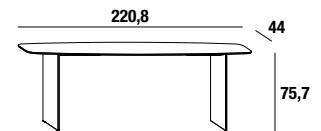

MISURA

Deba Console

2162

Please specify:

A- top colour;

S- support finish: glass: extra-clear or smoked grey.

	Width	Depth	Height	Code	Top		
					Polished glass	Matt glass	Polished or matt XGlass
	147,2	44	75,7	216201			
	184	44	75,7	216202			
	220,8	44	75,7	216203			

To be wall-mounted