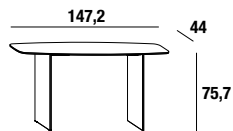

MISURA

Deba Console

2162

Please specify:

A- top colour;

S- support finish: glass: extra-clear or smoked grey.

	Width	Depth	Height	Code	Top		
					Polished glass	Matt glass	Polished or matt XGlass
	147,2	44	75,7	216201			
	184	44	75,7	216202			
	220,8	44	75,7	216203			