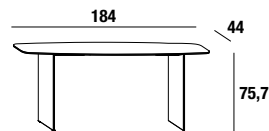

MISURA

Deba Console

2162

Please specify:

A- top colour;

S- support finish: glass: extra-clear or smoked grey.

	Width	Depth	Height	Code	Top		
					Polished glass	Matt glass	Polished or matt XGlass
	147,2	44	75,7	216201			
	184	44	75,7	216202			
	220,8	44	75,7	216203			

To be wall-mounted