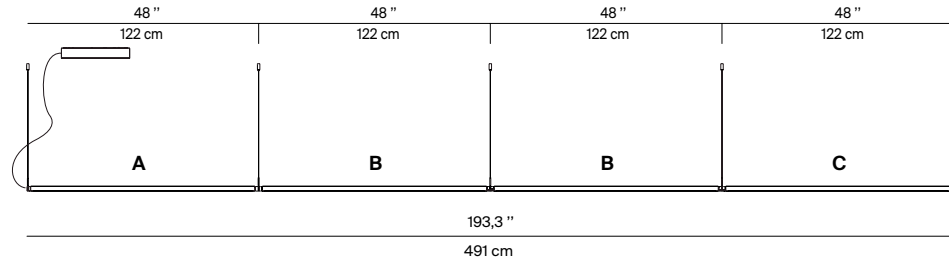

Multiple configurations scheme

- A** D98SC2 3000K
D98SW2 2700K
- B** D98SC3 3000K
D98SW3 2700K
- C** D98SC4 3000K
D98SW4 2700K

A + C

A + B + C

A + B + B + C

D98/4
ceiling rose
from 2 to 4 bodies
max 212W
220-240V ~ 50/60Hz