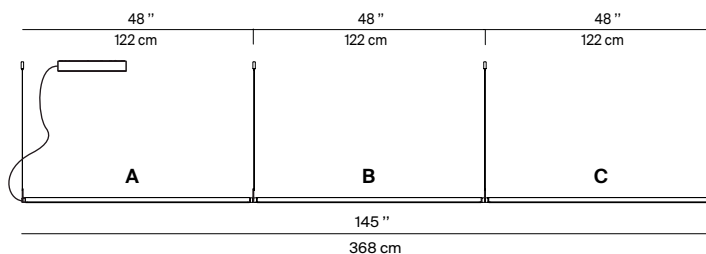

Multiple configurations scheme

- A** D98SC2 3000K
D98SW2 2700K
- B** D98SC3 3000K
D98SW3 2700K
- C** D98SC4 3000K
D98SW4 2700K

A + C

A + B + C

A + B + B + C

D98/4
ceiling rose
from 2 to 4 bodies
max 212W
220-240V ~ 50/60Hz