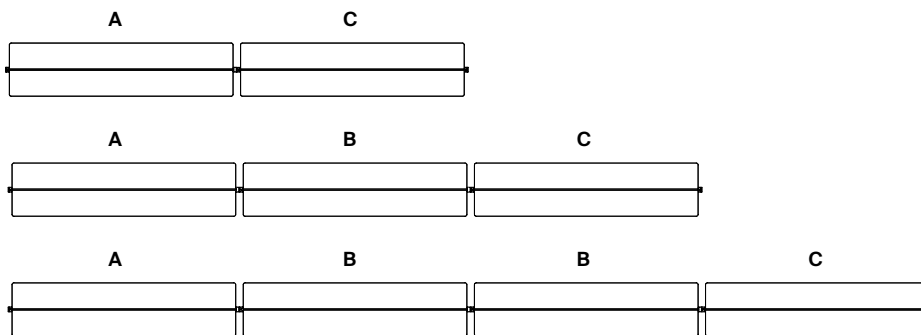

Reference code	D98=W1	1D980=W10028	
	D98SC1	1D980SC10005 1D980SC10002	
	D98SW1	1D980SW10005 1D980SW10002	
	D98SC2	1D980SC20005 1D980SC20002	
	D98SC3	1D980SC30005 1D980SC30002	
	D98SW3	1D980SW30005 1D980SW30002	
	D98SC4	1D980SC40005 1D980SC40002	
	(*) Power consumption by device	D98SW4	1D980SW40005 1D980SW40002

Multiple configurations scheme

- **A** D98SC2 3000K
  D98SW2 2700K
- **B** D98SC3 3000K
  D98SW3 2700K
- **C** D98SC4 3000K
  D98SW4 2700K