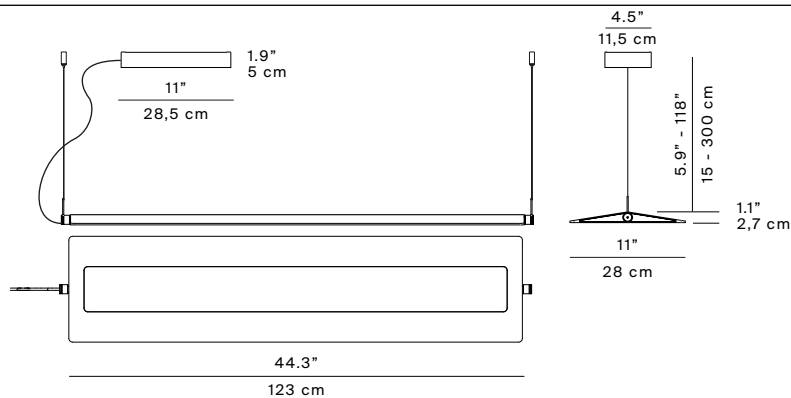

Fienile Suspension Lamp

Fienile, a table lamp inspired by the image of simple rural haylofts in Norway, featuring a low pitched roof and central/lateral walls in satin-finish anodized aluminium. A work of micro-architecture that projects soft, warm light from above onto a lower surface, giving rise to unusual compositions of brightness and shadow. The light slides along the lateral walls with a wall-washer effect, created by the LED sources with dimmers, by means of a touch function. The Fienile family also includes an a suspension lamp version.

D98SC1/D98SW1
suspension
dimmable push/DALI
220-240V~ 50/60 Hz
Product use: indoor

Light source	D98=W1	LED 19W (*) 2700K, CRI 90
	D98S	LED 46W (only source) or 52W (system) (*) 2700K or 3000K CRI 90
Rating system	D98=W1	220-240V ~ 50/60Hz, 19W
	D98SC1/D98SW1 D98SC2/D98SW2/D98SC3, D98SW3/ D98SC4/D98SW4	220-240 V ~ 50/60 Hz, 52W 24Vdc SELV, 46W
Materials	Table/Floor: aluminium structure and polycarbonate screen Suspension: aluminium structure and PMMA screen	
Structure anodized finishes indoor	 Prosecco	
Structure painted finishes suspension	 Dark grey	White

Reference code	D98=W1	1D980=W10028
	D98SC1	1D980SC10005 1D980SC10002
	D98SW1	1D980SW10005 1D980SW10002
	D98SC2	1D980SC20005 1D980SC20002
	D98SC3	1D980SC30005 1D980SC30002
	D98SW3	1D980SW30005 1D980SW30002
	D98SC4	1D980SC40005 1D980SC40002
	(*) Power consumption by device	D98SW4