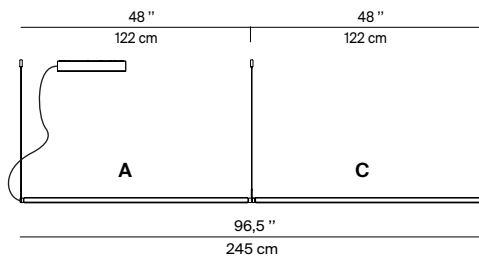

Reference code	D98=W1	1D980=W10028	
	D98SC1	1D980SC10005 1D980SC10002	
	D98SW1	1D980SW10005 1D980SW10002	
	D98SC2	1D980SC20005 1D980SC20002	
	D98SC3	1D980SC30005 1D980SC30002	
	D98SW3	1D980SW30005 1D980SW30002	
	D98SC4	1D980SC40005 1D980SC40002	
	(*) Power consumption by device	D98SW4	1D980SW40005 1D980SW40002

Multiple configurations scheme

- **A** D98SC2 3000K
  D98SW2 2700K
- **B** D98SC3 3000K
  D98SW3 2700K
- **C** D98SC4 3000K
  D98SW4 2700K

A + C

A + B + C