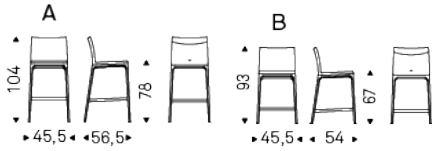

MISURA

Arcadia Barstool

Stool with frame in natural beech (F1), Canaletto walnut (FNC), wenghè (FW) or black (OP17) stained beech. Cover in fabric, micro nubuck, soft leather or synthetic leather as per sample card. The cover is not removable.

		Frame		F1 / FNC / FW / OP17			
		Seat		Synthetic leather / C.O.M.	Fabric / Micro nubuck / C.O.L.	Soft leather	Soft leather Glove
SIZE CM	INCHES	m ³	pcs/box	EUR	EUR	EUR	EUR
A 45,5x56,5x104h	17 ^{7/8} x22 ^{1/4} x40 ^{1/2} h	0,33	1				
B 45,5x54x93h	17 ^{7/8} x21 ^{1/4} x36 ^{1/4} h	0,29	1				

C.O.M. fabric/synthetic leather 80x140 cm each stool, C.O.L. soft leather 1,4 sqm. For striped or patterned fabrics, add 50% of material.