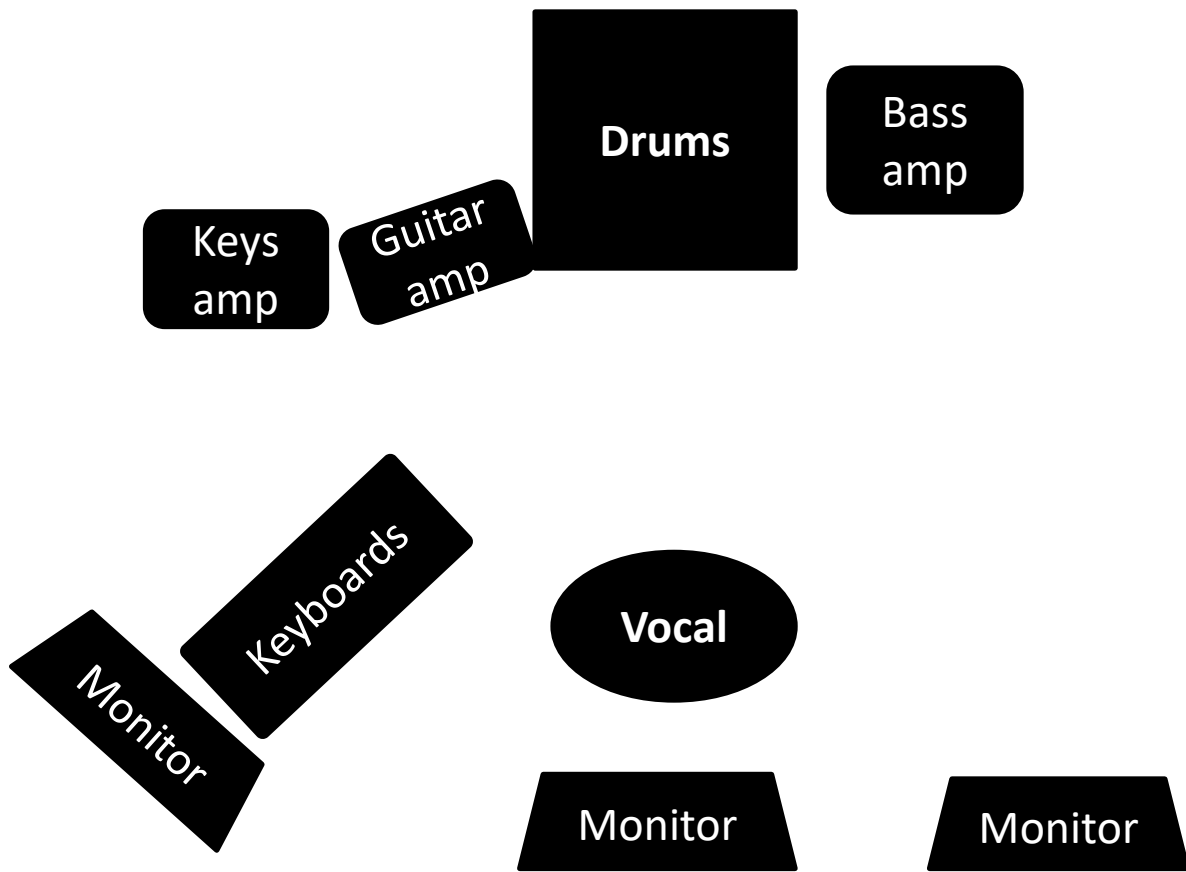

# Matt Swanton Band Stage Plot

- |              |            |
|--------------|------------|
| 1, Kick      | 7. OH R    |
| 2, Snare     | 8. Bass DI |
| 3. Hi Hst    | 9. Keys L  |
| 4. Rack tom  | 10. Keys R |
| 5. Floor tom | 11. Guitar |
| 6. OH L      | 12. Vocal  |